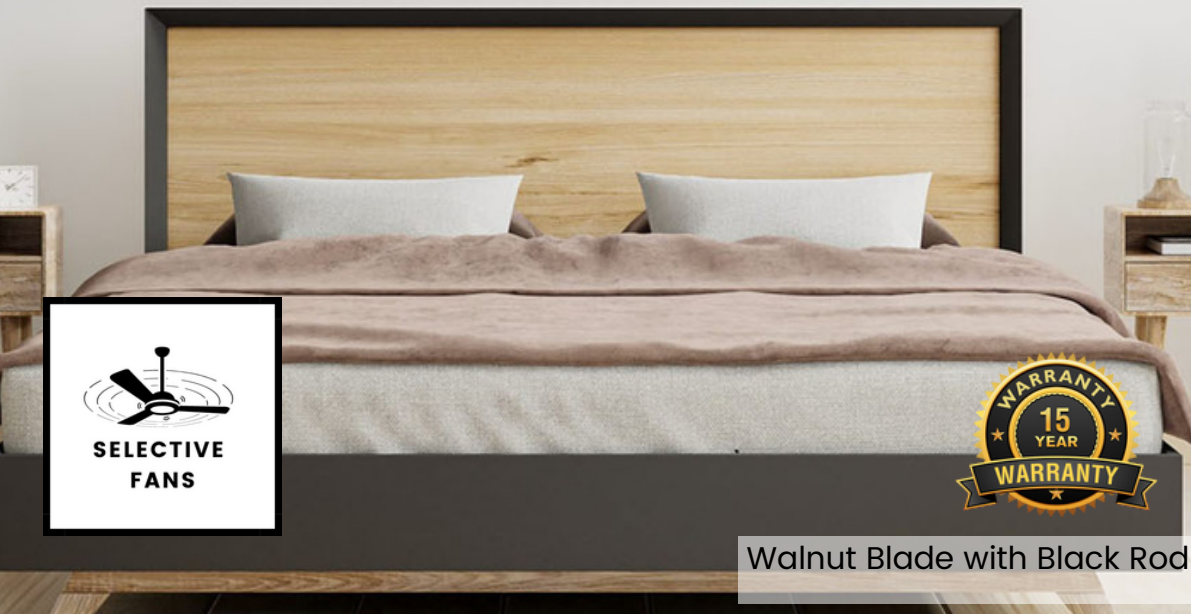

Levante

Strong & refreshing Mediterranean breeze

Sophisticated and modern, the Levante fan will not only cool you down but will add a beautiful aesthetic nature to your room. The blades are 152cm long and are crafted from natural wood. There are 5 different wind speeds to cool you down and a reversible option to distribute warm air in the cooler months. The fan comes in black, walnut, or white and has different rods and body colours to match your colour scheme of your room perfectly.

Features:

- Natural Wooden Blades
- 5 Speeds
- Silent DC Motor
- Reverse Function
- Remote Control
- 15yr warranty on motor
- 1 x 15cm down rod
- 1 x 30cm down Rod

Blade Finishes:

For full quotes and additional information, please contact us at info@selectivefans.co.za